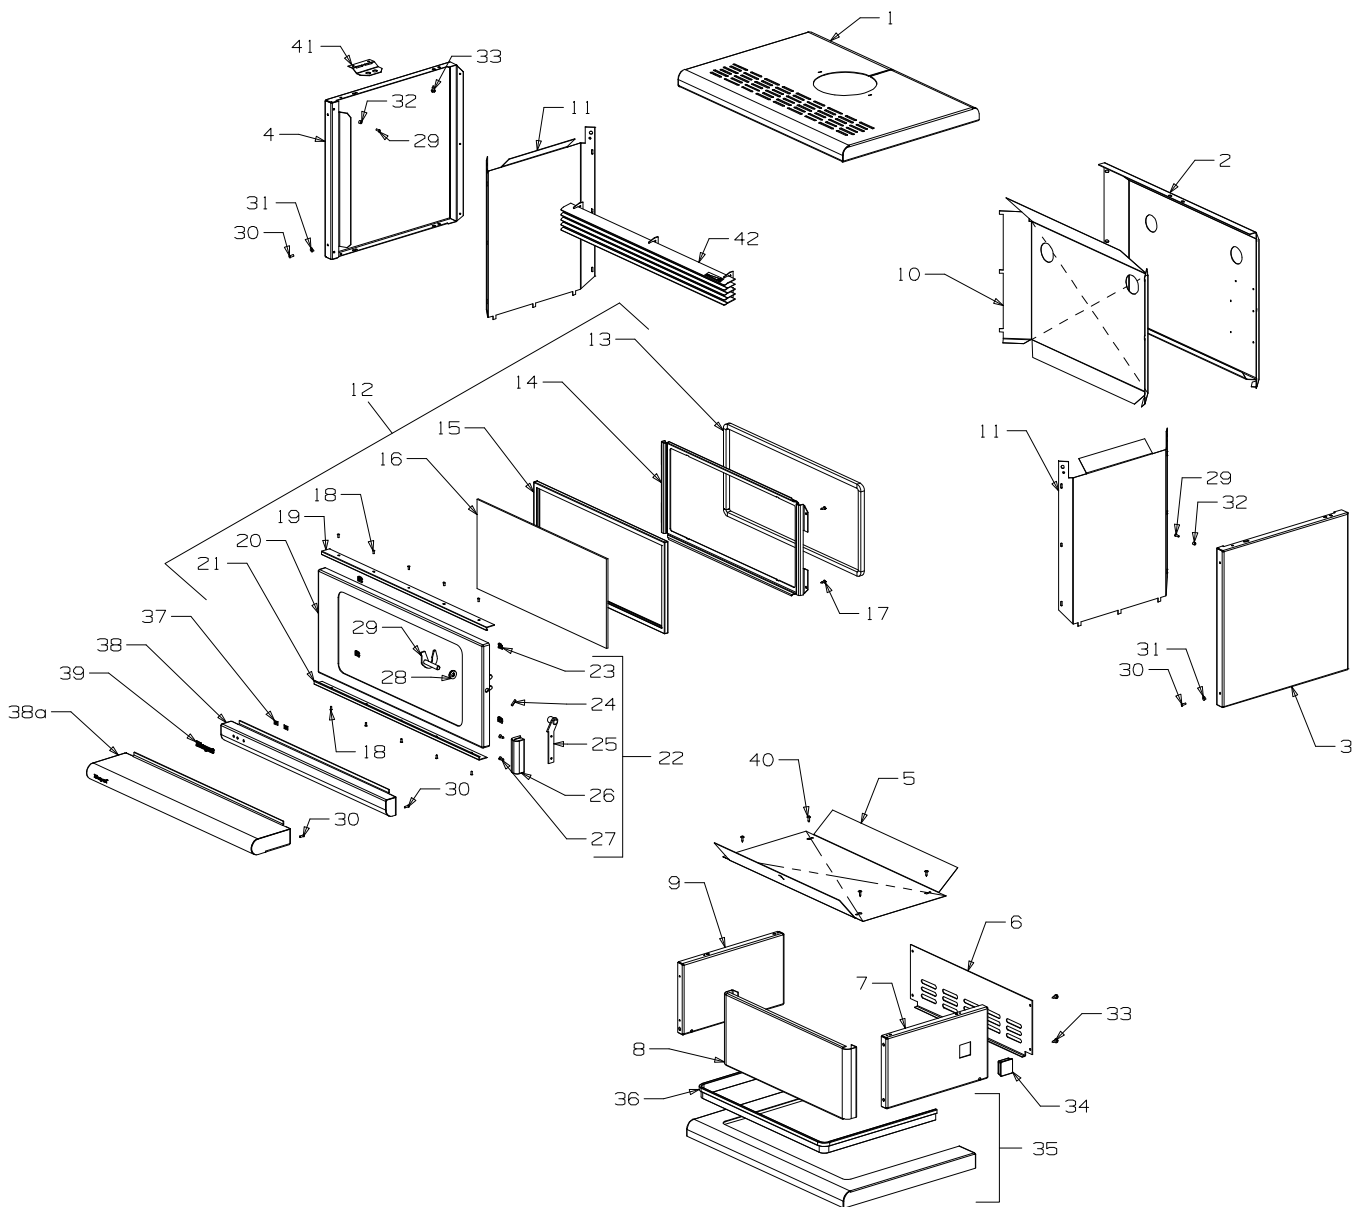

**From Serial Number 3000380**

Item No	Part No	Description	Qty	Item No	Part No	Description	Qty
1	786822	Panel-Top - Matt Black	1	14	986485	Retainer-Glass	1
•	786477	Panel-Top - Metallic Black	1	15	786774	Seal-Kit, Door Glass	1
•	786832	Panel-Top - Satin Grey	1	16	786784	Glass - Complete With Seal	1
•	786862	Panel-Top - Forest Green	1	•	586670	Glass - (Double Glass)	1
•	786872	Panel-Top - Midnight Blue	1	17	501480	Screw, S/T 8 x.5	4
2	786823	Panel-Rear - Matt Black	1	18	503429	Rivet-Pop 3.2 Dia x 4.2	5
•	786823	Panel-Rear - Metallic Black	1	19	986212	Trim-Door, Upper -Gold	1
•	786833	Panel-Rear - Satin Grey	1	20	986824	Panel-Door- Matt Black	1
•	786843	Panel-Rear - Warm White	1	•	794000	Panel-Door- Metallic Black	1
•	786863	Panel-Rear - Forest Green	1	•	986834	Panel-Door- Satin Grey	1
•	786873	Panel-Rear - Midnight Blue	1	•	986864	Panel-Door- Forest Green	1
3	786828	Panel-Side, RH - Matt Black	1	•	986874	Panel-Door- Midnight Blue	1
•	794001	Panel-Side, RH - Metallic Black	1	21	986214	Trim-Door, Lower- Gold (Double Glass)	1
•	786838	Panel-Side, RH - Satin Grey	1	22	786824	<b>Door Assy - Matt Black</b> (Includes 23-29)	1
•	786868	Panel-Side, RH - Forest Green	1	•	794016	Door Assy - Metallic Black	1
•	786878	Panel-Side, RH - Midnight Blue	1	•	786834	Door Assy - Satin Grey	1
4	786825	Panel-Side, LH - Matt Black	1	•	786864	Door Assy - Forest Green	1
•	794002	Panel-Side, LH - Metallic Black	1	•	786874	Door Assy - Midnight Blue	1
•	786835	Panel-Side, LH - Satin Grey	1	23	503381	• Spire-Push Fix	2
•	786865	Panel-Side, LH - Forest Green	1	24	503006	• Pin-Tension, 4 x 16	1
•	786875	Panel-Side, LH - Midnight Blue	1	25	786772	• Handle Assy-Door 1 Omm	1
5	986491	Heatshield-Bottom	1	26	586161	• Handle-Door	1
6	986220	Panel-Pedestal, Back - Matt Black	1	27	503004	• Screw, Csk NO 8 x 5	3
•	795588	Panel-Pedestal, Back - Metallic Black	1	28	501704	• Washer, Flat 10 x 21 x 1.6	3
•	986230	Panel-Pedestal, Back - Satin Grey	1	29	986487	• Latch Assy-Door, 1Omm	1
•	986478	Panel-Pedestal, Back - Forest Green	1	30	501303	Rivet-Pop 4.0 Dia x 7.9	6
•	786782	Panel-Pedestal, Back - Midnight Blue	1	31	986149	Spacer-Front Panel	2
7	986226	Panel-Pedestal, RH - Matt Black	1	32	986148	Spacer-Grille	1
•	794014	Panel-Pedestal, RH - Metallic Black	1	33	503259	Screw, S/T 10 x.5	15
•	986236	Panel-Pedestal, RH - Satin Grey	1	34	586155	Plug-Switch Hole	1
•	986481	Panel-Pedestal, RH - Forest Green	1	35	986671	<b>Foot Assembly - Matt Black</b> <b>- Includes Trim</b>	1
•	786779	Panel-Pedestal, RH - Midnight Blue	1	•	986475	Foot Assembly - Metallic Black	1
8	986228	Panel-Pedestal, Front - Matt Black	1	•	986673	Foot Assembly - Satin Grey	1
•	994009	Panel-Pedestal, Front - Metallic Black	1	•	986674	FootAssembly- ForestGreen	1
•	986238	Panel-Pedestal, Front - Satin Grey	1	•	986677	Foot Assembly- Midnight Blue	1
•	986479	Panel-Pedestal, Front - Forest Green	1	36	986218	Trim-Foot	1
•	786780	Panel-Pedestal, Fron - Midnight Blue	1	37	503001	Nut-Spire	4
9	986229	Panel-Pedestal, LH - Matt Black	1	38	786821	<b>Panel-Front - Matt Black</b> <b>(Includes 37(2) &amp; 39)</b>	1
•	794015	Panel-Pedestal, LH - Metallic Black	1	•	786476	Panel-Front - Metallic Black	1
•	986239	Panel-Pedestal, LH - Satin Grey	1	•	786831	Panel-Front - Satin Grey	1
•	986480	Panel-Pedestal, LH - Forest Green	1	•	786861	Panel-Front - Forest Green	1
•	786781	Panel-Pedestal, LH - Midnight Blue	1	•	786871	Panel-Front - Midnight Blue	1
10	986492	Heatshield-Back	1	38a	986691	<b>Shelf-Ash - Matt Black</b>	1
11	986121	Heatshield-Side	2	•	794018	Shelf-Ash - Metallic Black	1
12	986826	<b>Door Assy, Complete - Matt Black</b> <b>- LE 3000 (Single Glass)</b> (Includes 13-20,22,23-29)	1	•	986693	Shelf-Ash - Satin Grey	1
•	794017	Door Assy, Complete - Metallic Black	1	•	986694	Shelf-Ash - Forest Green	1
•	986836	DoorAssy, Complete -Satin Grey	1	•	986697	Shelf-Ash - Midnight Blue	1
•	986866	DoorAssy, Complete - Forest Green	1	39	584581	Badge - Gold	1
•	986876	DoorAssy, Complete - Midnight Blue	1	40	503005	Screw, Pan No 10 x 112"	4
•	786829	<b>Door Assy, Complete - Matt Black</b> <b>- LE 5000 (Double Glass)</b> (includes 13-21,22,23-29)	1	41	986147	Brace-Side Panel	1
13	786773	Seal-Door, 1 1.5mm	1	42	786816	Grille-5 Lourve - Black	1