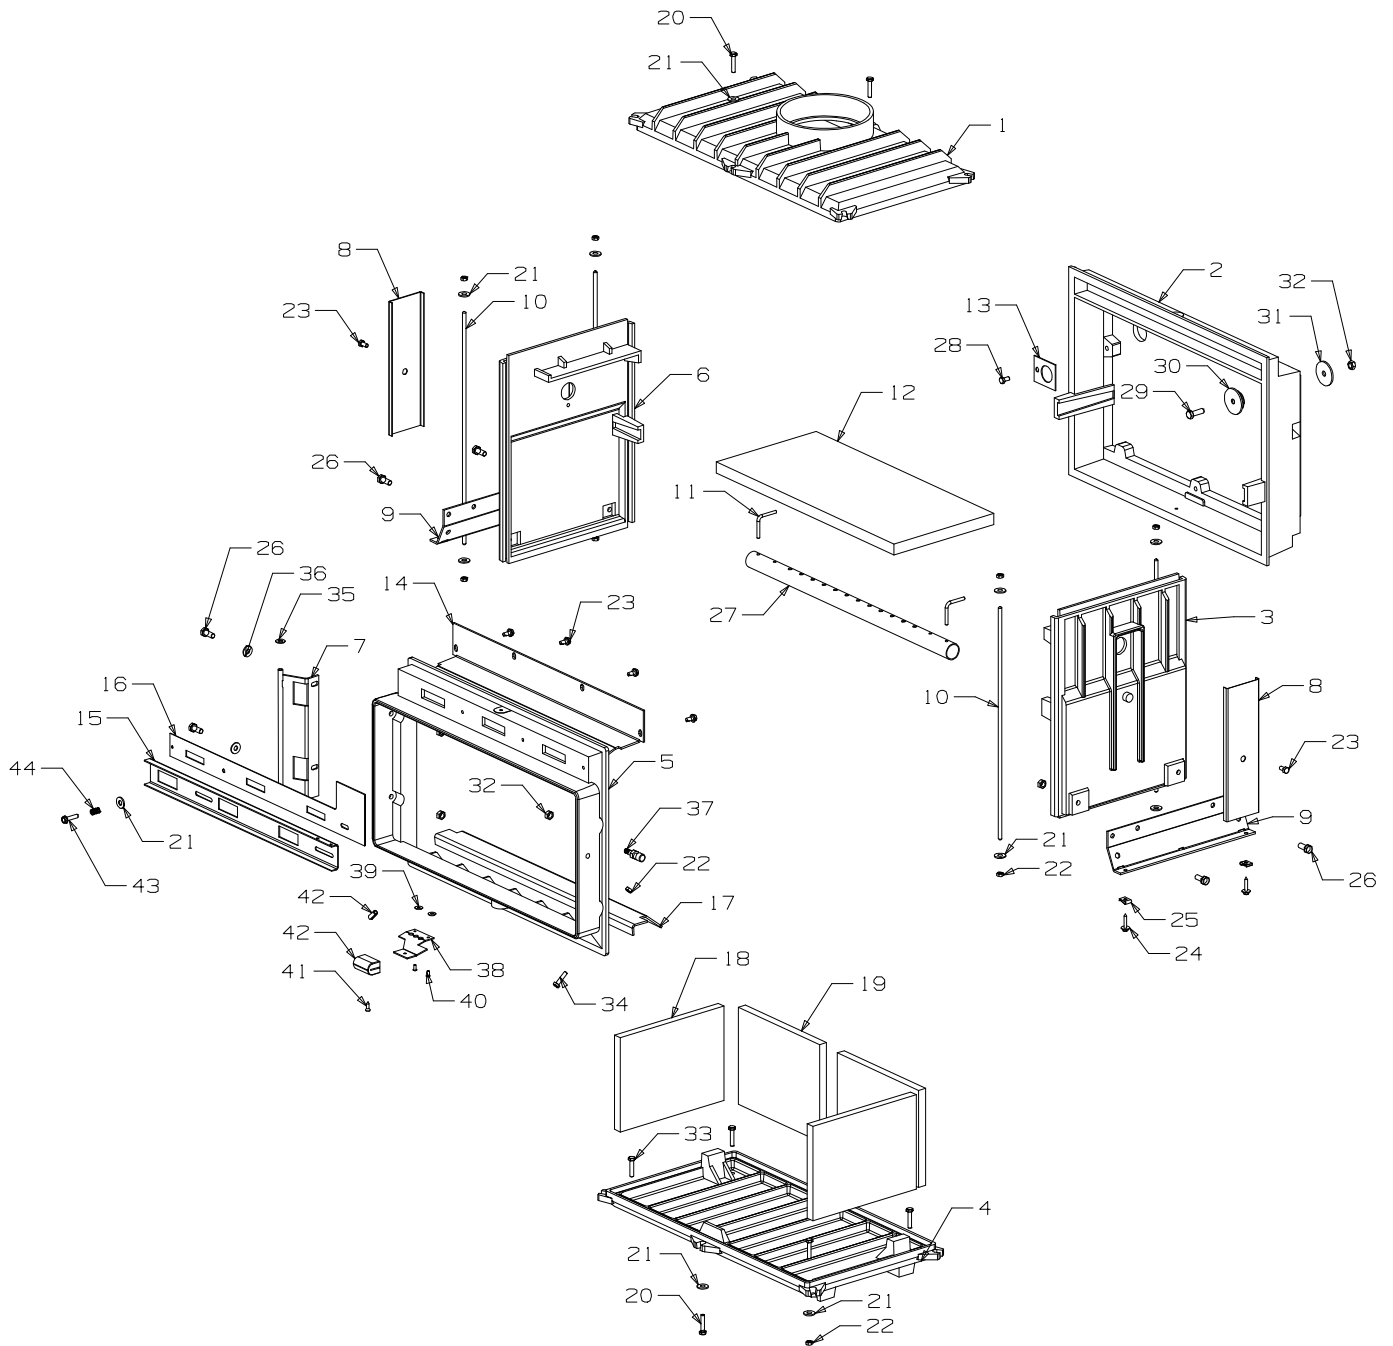

<i>Item</i>	<i>Part No</i>	<i>Description</i>	<i>Qty</i>	<i>Item</i>	<i>Part No</i>	<i>Description</i>	<i>Qty</i>
1	986302	Firebox-Top	1	22	501682	Nut, M6	24
2	786661	Firebox Assy-Back (Includes 13 (3) Fastened)	1	23	503003	Screw, S/T 1/4" x.5	6
3	986306	Firebox-Side, RH	1	24	503459	Screw, S/T 12 x 25	4
4	786681	Firebox-Bottom	1	25	503388	Nut-Spire	4
5	786660	Firebox-Front	1	26	501597	Screw, Set M8 x 20	6
6	986305	Firebox-Side, LH	1	27	986437	Tube-Secondary Air, 14 x 6.5 - Cranked	1
7	986664	Hinge Assy	1	28	501959	Screw, Set M6 x 12	9
8	986146	Cover-Secondary Air	1	29	501598	Screw, Set M8 x 25	2
9	986123	Bracket-Mounting	2	30	984090	Plug Assy - 34mm Dia (includes 31 Fasteners)	1
10	984598	Rod-Tie, M6	4	31	502093	Washer, Flat 8 x 42 x 3	2
11	586439	Pin-Retaaining	1	32	501602	Nut, M8	9
12	586109	Baffle-Firebox	1	33	501815	Screw, Set M6 x 35	4
13	984838	Flange-Secondary Air Tube	3	34	501963	Screw, S/T M6 x 25	2
14	986138	Deflector-Primary Air	1	35	006025	Washer, Flat 5/16"	1
15	987155	Slide-Air Inlet 20 x 50	1	36	501606	Washer, Flat 8 x 19 x 1.6	2
16	986786	Plate-Back Metering - 1 ID Slot - NZ	1	37	586482	Pin-Door Latch	1
	• 986787	Plate-Back Metering - 2 ID Slot - AUST	1	38	986166	Extn-Air Slide Inlet	1
17	986665	Plate-Base Air	1	39	500848	Washer, Flat 3/16" x .5	2
18	586501	Board-Fire, Side 223 x 170 x 15	2	40	586167	Rivet-Pop 4.0 Dia x 4.8	2
19	586495	Board-Fire, Back 215 x 175 x 15	2	41	503004	Screw, Csk No. 8 X 5/8"	3
20	501962	Screw, Set M6 x 20	4	42	586162	Knob-Air Control	1
21	500374	Washer, Flat 1/4"	18	43	503336	Screw, S/T M6 x 25	2
				44	585223	Spring-Compression, Air Inlet	2

Bold Text = Assemblies
Bulleted Text = Items included in Assemblies