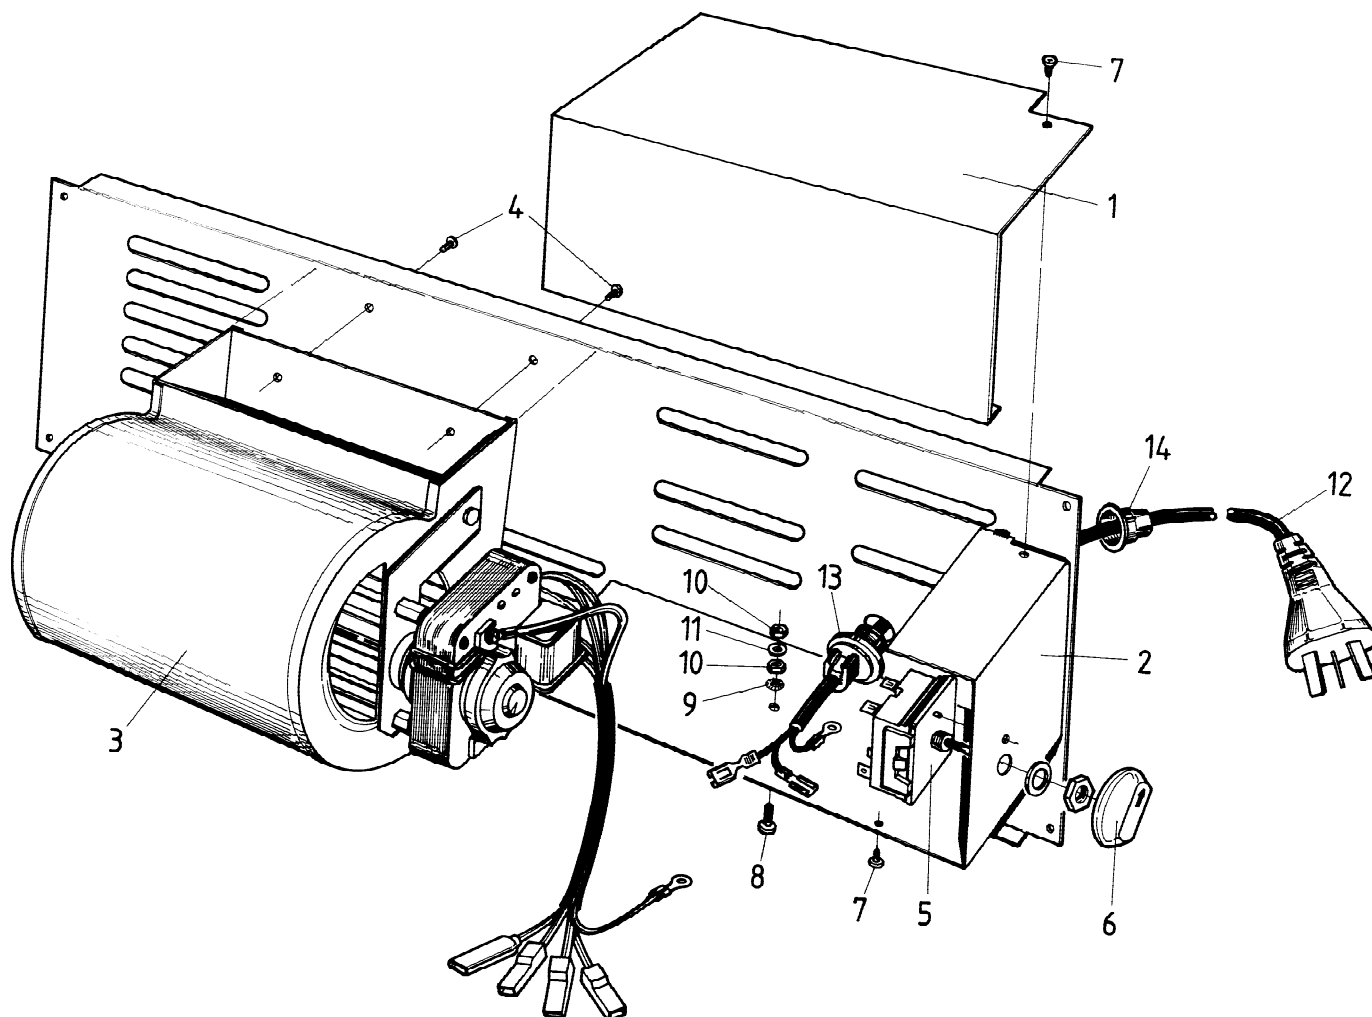

Item No	Part No	Description	Qty	Item No	Part No	Description	Qty
1	986187	Cover-Fan Motor	1	12	588086	Loom	1
2	986192	Panel Assy Fan (Matt Black)	1	13	502068	Clamp-Cable	1
•	986193	Panel Assy Fan (Satin Grey)	1	14	577089	Nut-Cable	1
•	986150	Panel Assy Fan (Forest Green)	1			NOT ILLUSTRATED	
3	586174	Fan-3 Speed	1			986364	Fan Assembly (Single End)
4	501767	Rivet-Pop 3.2 Dia x 3.2	3			- Matt Black	1
5	585624	Switch-4 Position	1			986365	Fan Assembly (Single End)
6	585625	Knob-Fan Switch	1			- Satin Grey	1
7	501110	Screw, S/T 1/4" x 6	3			986095	Fan Assembly (Single End)
8	501857	Screw, Pan M5 x 10	1			- Forest Green	1
9	503106	Washer, Flat M5	2				
10	501856	Nut, M5	2				
11	503106	Washer, Flat M5	2				

Bold Text = Assemblies
Bulleted Text = Items included in Assemblies